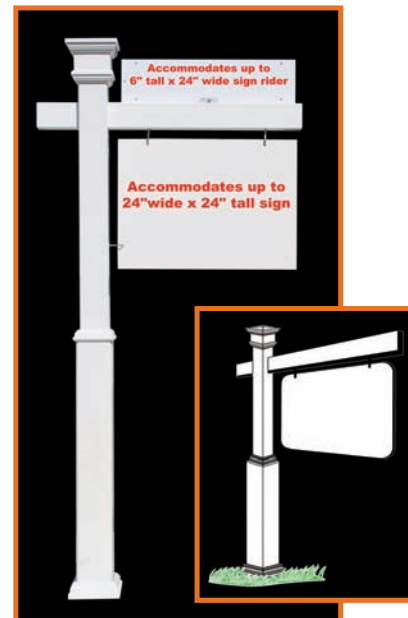

NPVYP-72

All online orders receive discounts!