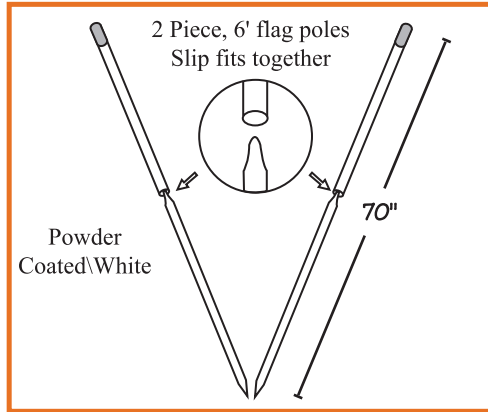

PP-6' PENNANT POLE

5/8" Dia. x 70" Tall pennant pole to accommodate pennant. Easily drives into soft ground. High Gloss white powder coated.

Packed 10 per box
15 pounds per box