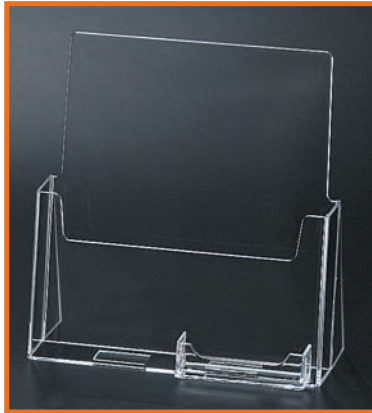

INDOOR LITERATURE HOLDERS

CSH 8.5

“HOUSE” Literature holder. For material 8 1/2” wide x 11” tall. 100% Clear styrene. “Slant Back” with “Business Card Holder Attachment”.

Packed 5 per box
6 pounds per box

SMS 8.5

Generic Literature holder. For material 8 1/2” wide x 11” tall. 100% Clear styrene. “Slant Back” with “Business Card Holder Attachment”.

Packed 5 per box
8 pounds per box

SMS 4BCHA

Tri-Fold brochure holder. For material 4” wide x 9” tall. 100% Clear styrene. “Slant Back”! Includes business card holder attachment.