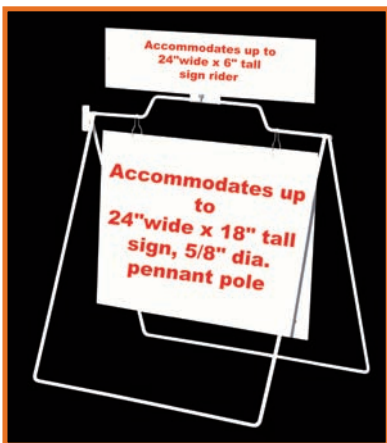

AFRS1-WHT or BLK

3/8" Round Rod Steel A-Frame. Accommodates 24" x 18" sign, 5/8" Dia. pennant pole. (not included) All hardware is included. High Gloss Black or White enamel paint.

Packed 5 per box
35 pounds per box